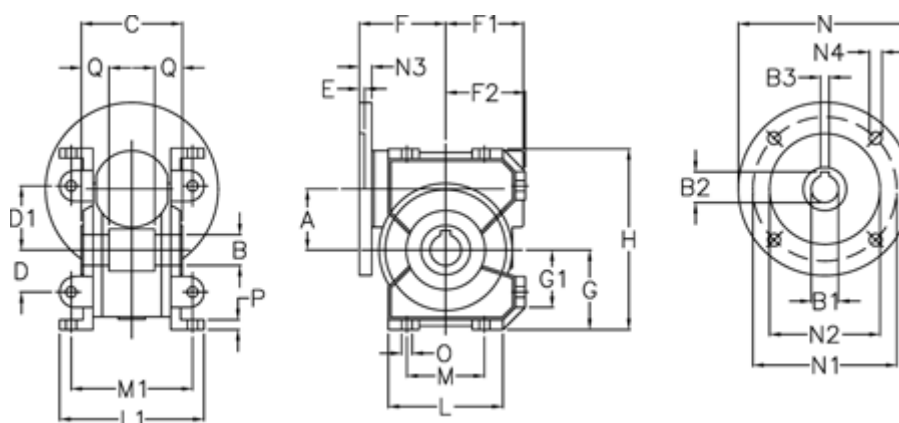

Article number: 3902049007022

Description: Worm gear
VF 49-U-7-63B5

Measures

A = 49.5	E = 3	L = 93	N4 = 9.5
B = 25 H7	F = 70	L1 = 117	O = 8.5
B1 E7 = 11	F1 = 63	M = 63	P = 8
B2 = 12.8	F2 = 64.5	M1 = 98.5	Q = 22.5
B3 H9 = 4	G = 64.5	N = 140	
C = 82	G1 = 46.5	N1 = 115	
D = 34	H = 146.5	N2 = 95	
D1 = 52	H1 = 110.5	N3 = 10.5	